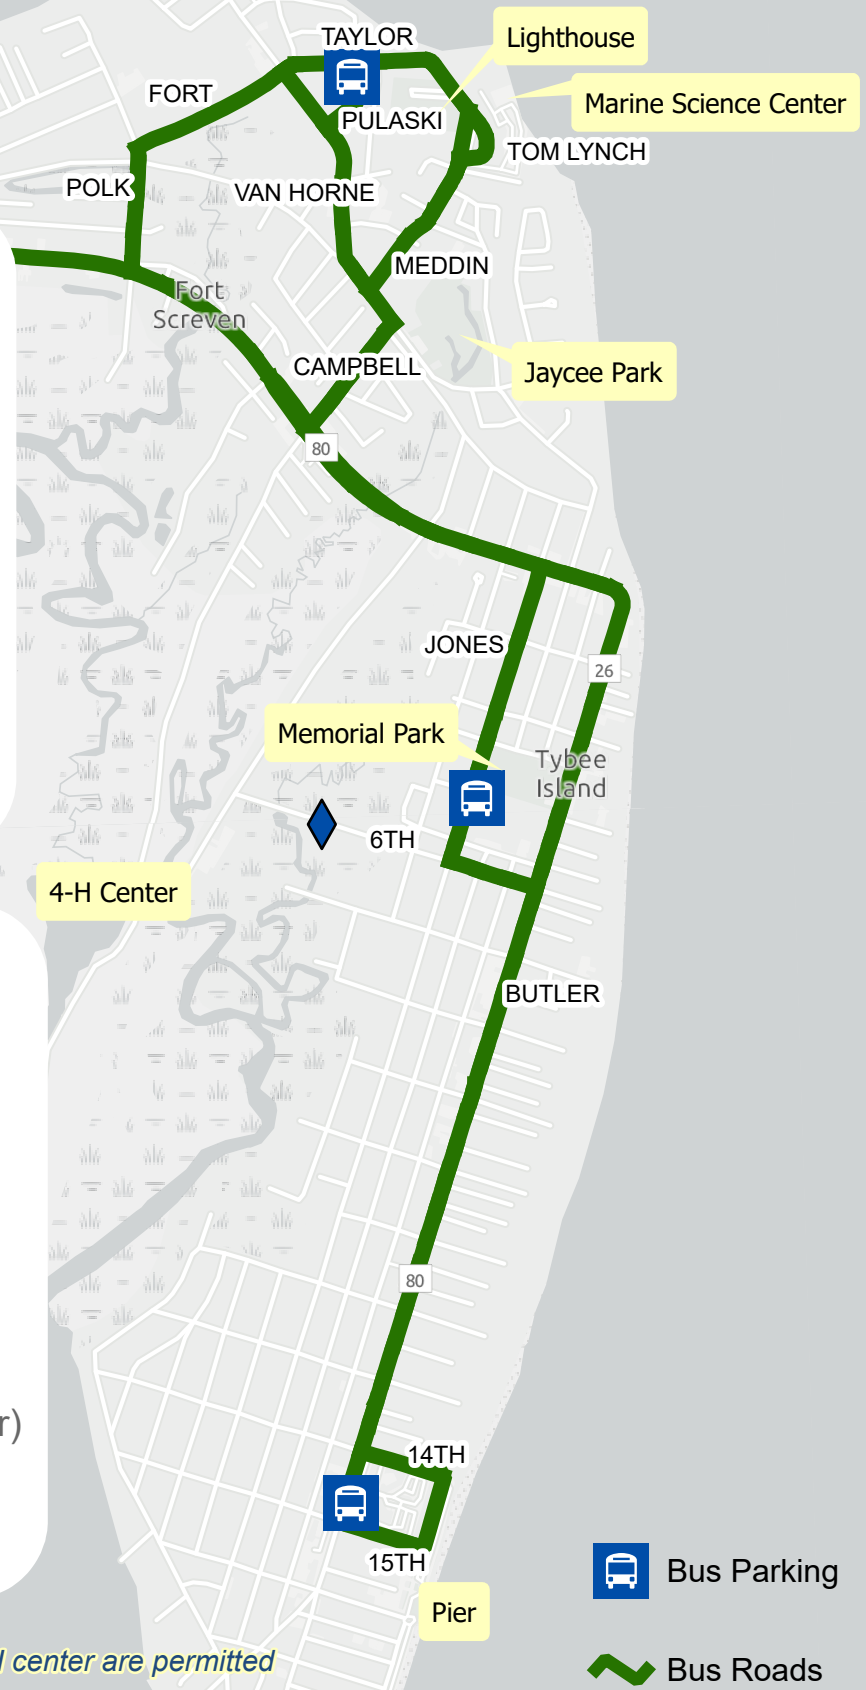

Streets Permitted for Buses:

- US Highway 80
- Polk St
- Fort St
- Taylor St
- Pulaski St
- Van Horne St
- Meddin Dr
- Tom Lynch Loop
- Campbell Ave
- Jones Ave
- 6th St (Between Jones and Butler)
- Butler Ave
- 14th St
- 15th St

◆ 4-H buses carrying students to the 4H center are permitted